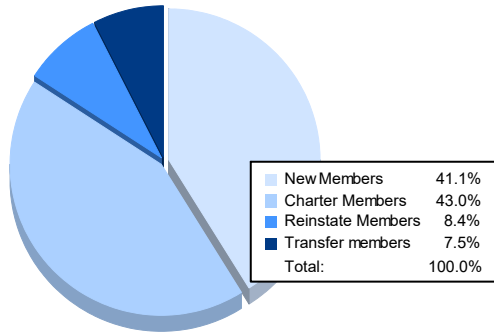

Year	New Clubs	Dropped Clubs	Gain/ Loss Clubs	New Members	Charter Members	Reinstate Members	Transfer Members	Total Member Added	Total Members Dropped	Gain/ Loss Members
2016-2017	0	1	-1	102	1	6	16	125	140	-15
2017-2018	0	2	-2	72	1	18	3	94	156	-62
2018-2019	0	0	0	61	0	11	4	76	172	-96
2019-2020	0	1	-1	104	0	6	2	112	139	-27
2020-2021	1	0	1	44	46	9	8	107	202	-95
<b>Average</b>	<b>0</b>	<b>1</b>	<b>-1</b>	<b>77</b>	<b>10</b>	<b>10</b>	<b>7</b>	<b>103</b>	<b>162</b>	<b>-59</b>

### Membership Composition June 2021 Cumulative

### Gender Composition June 2021 Cumulative